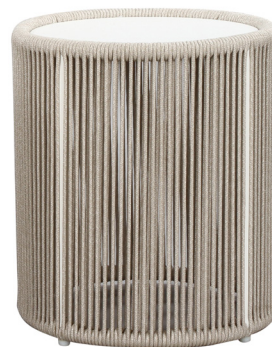

VILLA ROPE SIDE TABLE

Product Specification Sheet

PRODUCT CODE	LTO-VILLA-ROP-TL-CHA LTO-VILLA-ROP-LW-WH
PRODUCT COLOUR	Charcoal, White
SIZE	360 Dia x H410mm
WEIGHT	3kg
TOP MATERIAL	Aluminium
TOP COLOUR	Charcoal, White
TOP FINISH	Powdercoated
SUPPLIED	Assembled
FRAME MATERIAL	Olefin Outdoor Rope
FRAME COLOUR	Charcoal, White