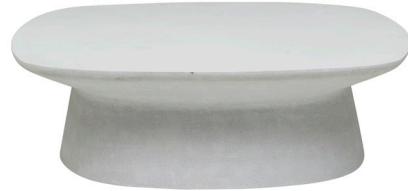

LIVORNO CURVE COFFEE TABLE

Product Specification Sheet

PRODUCT CODE

CT-LIV-CURV-BK
CT-LIV-CURV-WH

PRODUCT COLOUR
SIZE

Black Speckle, White Speckle
W1100 x D1100 x H320mm

PRODUCT MATERIAL
PRODUCT COLOUR
PRODUCT FINISH

Fibrestone with Solid Resin
Black Speckle, White Speckle
PU Lacquer Protective Coating

SUPPLIED

Assembled